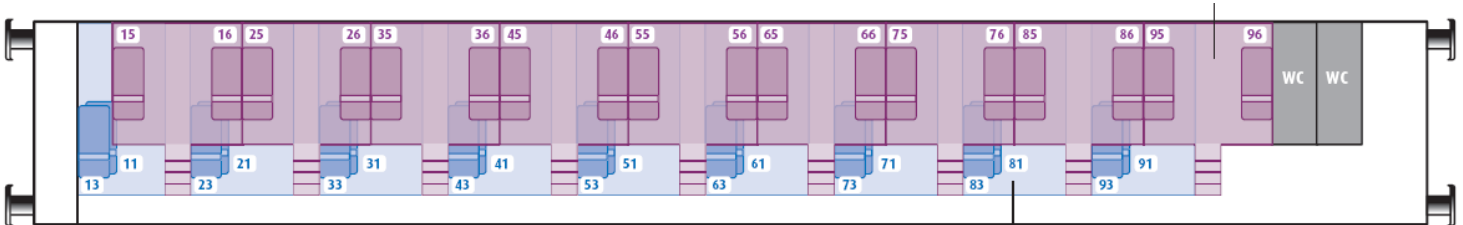

## Seat map – Lunéa trains

### Couchettes – 1<sup>st</sup> Class

## Reclining seats