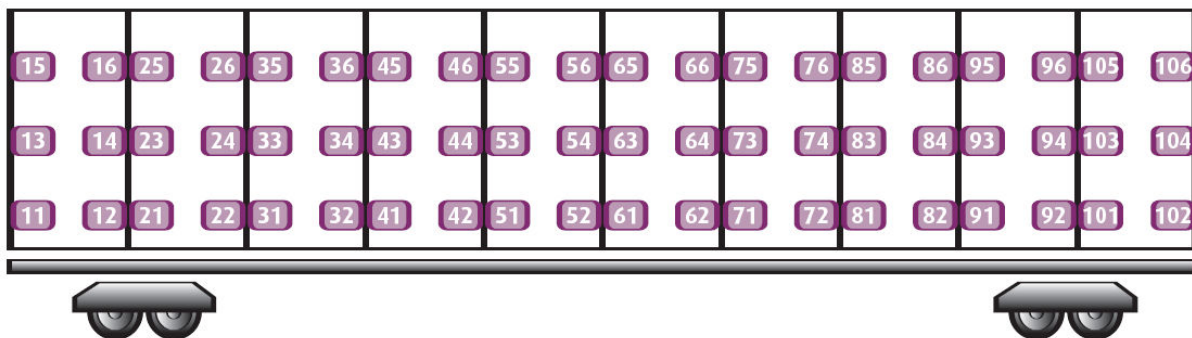

## Seat map – Lunéa trains

### Sleeper

## Reclining seats